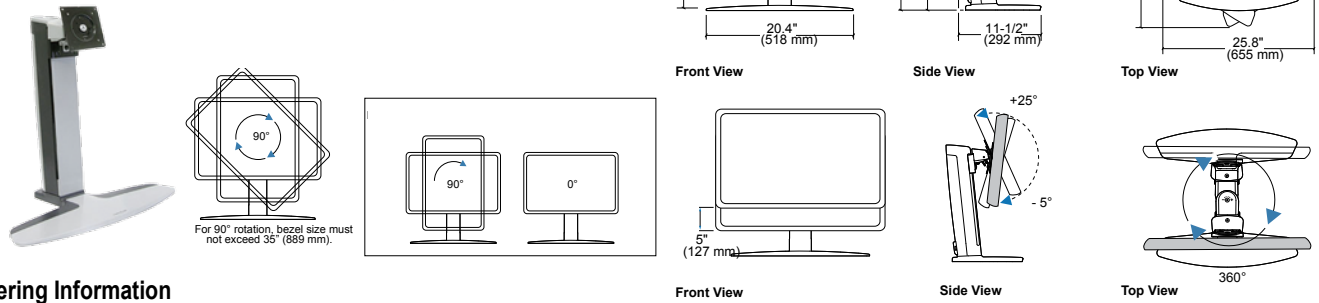

VESA 75/100 Universal Stand

Ordering Information

Part No.	Description
STAND-100-RS	<ul style="list-style-type: none"> Material: Heavy-duty steel Adjustable display angle 3kg to 8kg loading capacity Color: White (Pantone 413C)

Ordering Information

Part No.	Description
STAND-210-R11	<ul style="list-style-type: none"> Support VESA 75/100 standard Weight capacity from 7kg~14kg

STAND-210

STAND-B19

Ordering Information

Part No.	Description
STAND-B19-RS	15"~19" VESA 75x75mm/100x100mm PPC/monitor Stand, support from 2.7KG to 7.3KG, Black, RoHS

VESA 100/200 Lift Stand

STAND-A26

VESA 100/200 Lift Stand	Model
200x100mm	STAND-A26-R10

Ordering Information

Part No.	Description
STAND-A26-R10	19"~26" VESA 75x75mm/100x100mm/200x100mm/200x200mm PPC/monitor Stand, support from 7.3KG to 16.3KG, Black and gray color, RoHS