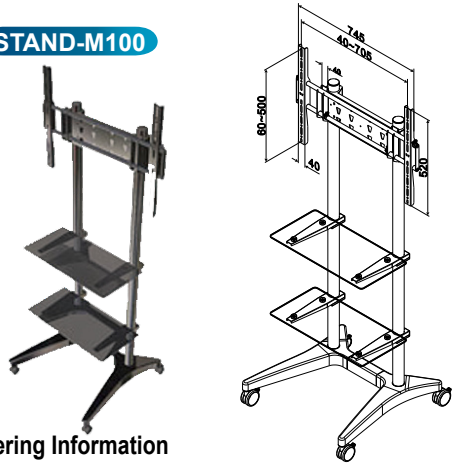

VESA 75/100 Universal Stand

Ordering Information

Part No.	Description
STAND-100-RS	<ul style="list-style-type: none"> Material: Heavy-duty steel Adjustable display angle 3kg to 8kg loading capacity Color: White (Pantone 413C)

Ordering Information

Part No.	Description
STAND-210-R11	<ul style="list-style-type: none"> Support VESA 75/100 standard Weight capacity from 7kg~14kg

STAND-210

STAND-B19

Ordering Information

Part No.	Description
STAND-B19-RS	15"~19" VESA 75x75mm/100x100mm PPC/monitor Stand, support from 2.7KG to 7.3KG, Black, RoHS

VESA 100/200 Lift Stand

STAND-A26

VESA 100/200 Lift Stand	Model
200x100mm	STAND-A26-R10

Ordering Information

Part No.	Description
STAND-A26-R10	19"~26" VESA 75x75mm/100x100mm/200x100mm/200x200mm PPC/monitor Stand, support from 7.3KG to 16.3KG, Black and gray color, RoHS

VESA 100/200/400 Mobile Stand

VESA 100/200/400 Mobile Stand	Model
400x200mm	STAND-M100-R10

STAND-M100

Ordering Information

Part No.	Description
STAND-M100	26"~42" VESA 100x100mm/200x100mm/200x200mm/400x200mm/400x400mm PPC/monitor Stand, support up to 100KG, Black, RoHS