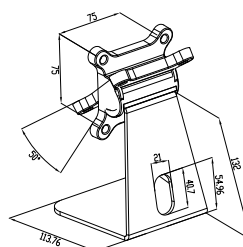

IEI Quick Mounting Technology

Compliant with VESA Mounting Standards
IEI panel solutions has four mounting holes compliant with the VESA (Video Electronics Standards Association) mounting standard (75mm x 75mm/100mm x 100mm) on the rear panel for stand mounting and other mounting methods.

1. Stand Mounting

VESA 75/100 Easy Stand

STAND-A08

STAND-B08

STAND-A19

STAND-A12

Ordering Information

Part Number	Description
STAND-A08	5.6"~8.4" VESA 75x75mm PPC/monitor stand, support up to 5KG, Silver color, RoHS
STAND-B08	5.6"~8.4" VESA 75x75mm PPC/monitor stand, support up to 5KG, Silver color, RoHS
STAND-C12	5.7" ~ 12.1" VESA 100x100mm, 75x75mm PPC/Monitor Stand, support up to 7.5kg, Black color, RoHS
STAND-A12	10"~12.1" VESA 100x100mm PPC/monitor stand, support up to 5KG, Silver color, RoHS
STAND-A19	12.1"~19" VESA 100x100mm PPC/monitor stand, support up to 7.5KG, Silver color, RoHS
STAND-C19	15" ~ 19" VESA 100x100mm, 75x75mm PPC/Monitor Stand, support up to 15kg, Black color, RoHS

VESA 75/100 Universal Stand

Ordering Information

Part No.	Description
STAND-100-RS	<ul style="list-style-type: none"> Material: Heavy-duty steel Adjustable display angle 3kg to 8kg loading capacity Color: White (Pantone 413C)

Ordering Information

Part No.	Description
STAND-210-R11	<ul style="list-style-type: none"> Support VESA 75/100 standard Weight capacity from 7kg~14kg

STAND-210

STAND-B19

Ordering Information

Part No.	Description
STAND-B19-RS	15"~19" VESA 75x75mm/100x100mm PPC/monitor Stand, support from 2.7KG to 7.3KG, Black, RoHS