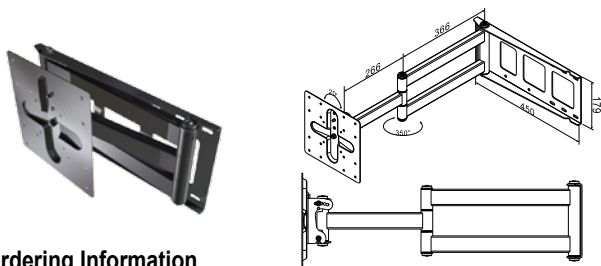

VESA 200 Wall ARM

VESA	Model
200x100mm	ARM-50-R10

Ordering Information

Part No.	Description
ARM-50-R10	LCD Monitor/PPC WALL ARM, VESA 75x75mm/100x100mm/200x100mm/200x200mm, Loading capacity up to 50Kg ,RoHS