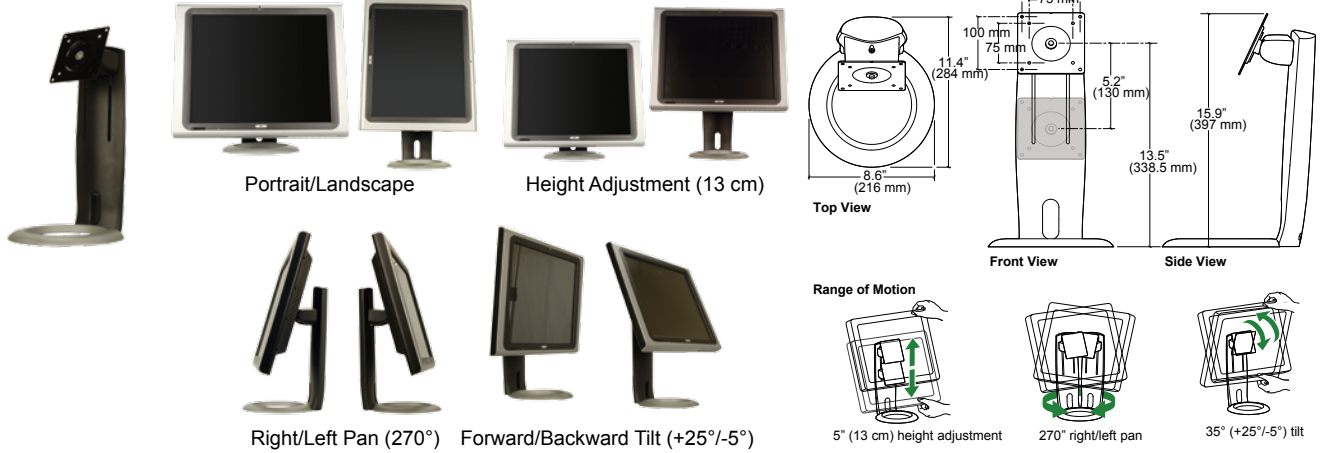

VESA 75/100 Universal Stand

Ordering Information

Part No.	Description
STAND-100-RS	<ul style="list-style-type: none"> Material: Heavy-duty steel Adjustable display angle 3kg to 8kg loading capacity Color: White (Pantone 413C)

Ordering Information

Part No.	Description
STAND-210-R11	<ul style="list-style-type: none"> Support VESA 75/100 standard Weight capacity from 7kg~14kg

STAND-210

STAND-B19

Ordering Information

Part No.	Description
STAND-B19-RS	15"~19" VESA 75x75mm/100x100mm PPC/monitor Stand, support from 2.7KG to 7.3KG, Black, RoHS

VESA 100/200 Lift Stand

STAND-A26

VESA 100/200 Lift Stand	Model
200x100mm	STAND-A26-R10

Ordering Information

Part No.	Description
STAND-A26-R10	19"~26" VESA 75x75mm/100x100mm/200x100mm/200x200mm PPC/monitor Stand, support from 7.3KG to 16.3KG, Black and gray color, RoHS

VESA Multi-Mounting Stand

IEI patented multi-mounting V-Stand allows wall, ceiling, desk, rear and side mounting to meet diverse applications. Its 0° to 90° adjustable hinge design provides optimal viewing in various environment, such as kitchen, room or shelf.