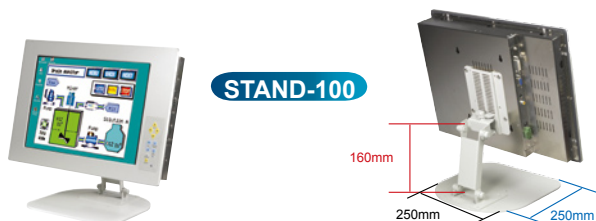

Ordering Information

Part No.	Description
STAND-210-R11	- Support VESA 75/100 standard - Weight capacity from 7kg~14kg