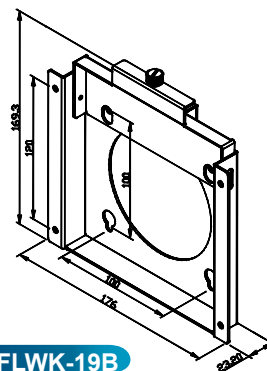

VESA 400 Ceiling ARM

VESA	Model
400 x 200mm	CEILMT-135-R10

Ordering Information

Part No.	Description
CEILMT-135-R10	LCD Monitor/PPC Universal LCD TV ceiling mount, VESA 400x200mm/400x400mm, Loading capacity up to 135Kg ,RoHS

4. Wall Mounting

VESA 75/100 Wall Mounting

VESA	Model
75x75mm 100x100mm	AFLWK-12 AFLWK-19 AFLWK-19B

Secure the panel by fastening the retention screw of the bracket.

AFLWK-12

AFLWK-19

AFLWK-19B

Ordering Information