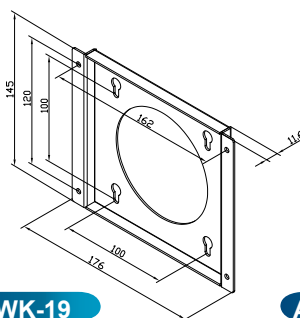

ARM-11-RS

ARM-31-RS

VESA 200 Wall ARM

VESA	Model
200x100mm	ARM-50-R10

Ordering Information

Part No.	Description
ARM-50-R10	LCD Monitor/PPC WALL ARM, VESA 75x75mm/100x100mm/200x100mm/200x200mm, Loading capacity up to 50Kg ,RoHS

VESA 400 Ceiling ARM

VESA	Model
400 x 200mm	CEILMT-135-R10

Ordering Information

Part No.	Description
CEILMT-135-R10	LCD Monitor/PPC Universal LCD TV ceiling mount, VESA 400x200mm/400x400mm, Loading capacity up to 135Kg ,RoHS

4. Wall Mounting

VESA 75/100 Wall Mounting

VESA	Model
75x75mm 100x100mm	AFLWK-12 AFLWK-19 AFLWK-19B

Secure the panel by fastening the retention screw of the bracket.

AFLWK-12

AFLWK-19

AFLWK-19B

Ordering Information