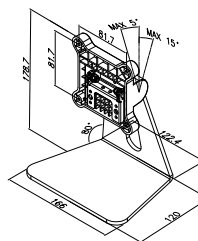

1. Stand Mounting

VESA 75/100 Easy Stand

STAND-A08

STAND-B08

STAND-A19

STAND-A12

Ordering Information

Part Number	Description
STAND-A08	5.6"~8.4" VESA 75x75mm PPC/monitor stand, support up to 5KG, Silver color, RoHS
STAND-B08	5.6"~8.4" VESA 75x75mm PPC/monitor stand, support up to 5KG, Silver color, RoHS
STAND-C12	5.7" ~ 12.1" VESA 100x100mm, 75x75mm PPC/Monitor Stand, support up to 7.5kg, Black color, RoHS
STAND-A12	10"~12.1" VESA 100x100mm PPC/monitor stand, support up to 5KG, Silver color, RoHS
STAND-A19	12.1"~19" VESA 100x100mm PPC/monitor stand, support up to 7.5KG, Silver color, RoHS
STAND-C19	15" ~ 19" VESA 100x100mm, 75x75mm PPC/Monitor Stand, support up to 15kg, Black color, RoHS

VESA 75/100 Universal Stand

Ordering Information

Part No.	Description
STAND-100-RS	<ul style="list-style-type: none"> Material: Heavy-duty steel Adjustable display angle 3kg to 8kg loading capacity Color: White (Pantone 413C)

Ordering Information

Part No.	Description
STAND-210-R11	<ul style="list-style-type: none"> Support VESA 75/100 standard Weight capacity from 7kg~14kg

STAND-210

STAND-B19

Ordering Information

Part No.	Description
STAND-B19-RS	15"~19" VESA 75x75mm/100x100mm PPC/monitor Stand, support from 2.7KG to 7.3KG, Black, RoHS

VESA 100/200 Lift Stand

STAND-A26

VESA 100/200 Lift Stand	Model
200x100mm	STAND-A26-R10

Ordering Information

Part No.	Description
STAND-A26-R10	19"~26" VESA 75x75mm/100x100mm/200x100mm/200x200mm PPC/monitor Stand, support from 7.3KG to 16.3KG, Black and gray color, RoHS