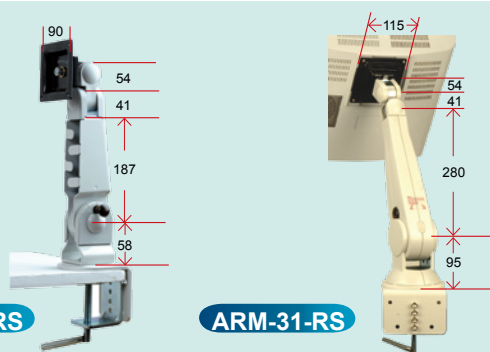

Ordering Information

Part No.	Description
VSTAND-A07	LCD monitor / PPC stand V type, for AFL series, VESA 75, 0-90 degree adjustable hinge, support up to 2.5 kg, RoHS
VSTAND-A10	LCD monitor / PPC stand V type, for AFL series, VESA 75/100, 0-90 degree adjustable hinge, support up to 3 kg, RoHS
VSTAND-A12	LCD monitor / PPC stand V type, for AFL series, VESA 75/100, 0-90 degree adjustable hinge, support up to 3.5 kg RoHS

3. ARM

VESA 75/100 Desk ARM

VESA	Model
75x75mm/100x100mm	ARM-11-RS ARM-31-RS

Ordering Information

Part No.	Description
ARM-11-RS	LCD monitor / PPC ARM, VESA 75/100, 3kg~6kg; RoHS
ARM-31-RS	LCD monitor / PPC ARM, VESA 75/100, 7kg~14kg; RoHS