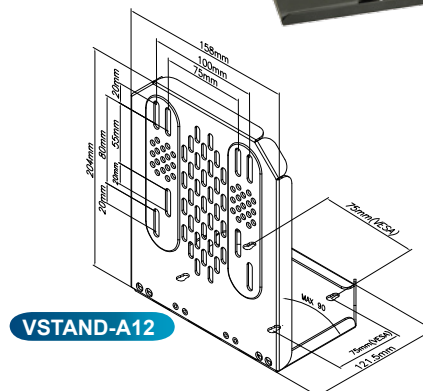

1: Tighten the screws in the rear of the AFOLUX PPC VESA mounting holes

2: Select the position to mount stand kit

3: Plug in the system to operate

Compact size provides mobility

VSTAND-A07

VSTAND-A10

VSTAND-A12