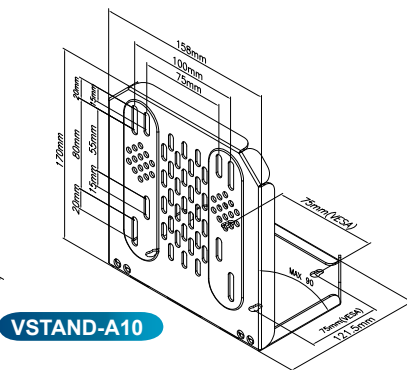

1: Tighten the screws in the rear of the AFOLUX PPC VESA mounting holes

2: Select the position to mount stand kit

3: Plug in the system to operate

Compact size provides mobility

VSTAND-A07

VSTAND-A10

VSTAND-A12