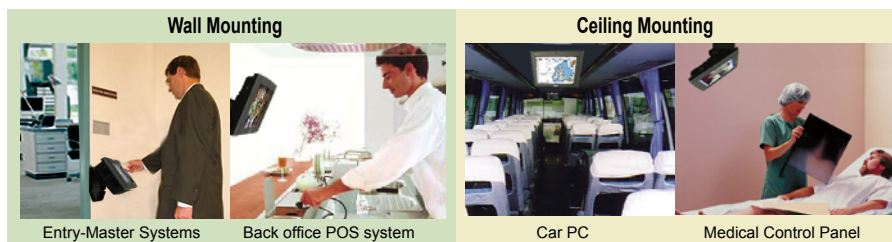

VESA Multi-Mounting Stand

IEI patented multi-mounting V-Stand allows wall, ceiling, desk, rear and side mounting to meet diverse applications. Its 0° to 90° adjustable hinge design provides optimal viewing in various environment, such as kitchen, room or shelf.

VESA	Model
75 x 75mm	VSTAND-A07
75 x 75mm / 100 x 100mm	VSTAND-A10
	VSTAND-A12

Features:

- 0° to 90° adjustable hinge design allows comfortable viewing
- Standard VESA 75/100 compliance
- Heat dissipation holes
- Compact size, easy to use and anywhere mounting

A. One fits all solution

The V-Stand is a compact and tilt adjustable mounting stand providing mobility and ergonomic comfort to fit common wall mounting and ceiling mounting situations.

B. 0° to 90° excellent adjustability