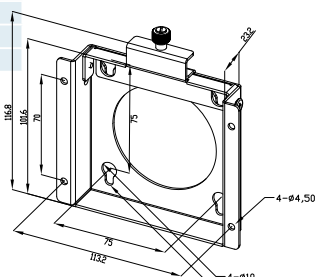

ARM-11-RS

ARM-31-RS

VESA 200 Wall ARM

VESA	Model
200x100mm	ARM-50-R10

Ordering Information

Part No.	Description
ARM-50-R10	LCD Monitor/PPC WALL ARM, VESA 75x75mm/100x100mm/200x100mm/200x200mm, Loading capacity up to 50Kg ,RoHS

VESA 400 Ceiling ARM

VESA	Model
400 x 200mm	CEILMT-135-R10

Ordering Information

Part No.	Description
CEILMT-135-R10	LCD Monitor/PPC Universal LCD TV ceiling mount, VESA 400x200mm/400x400mm, Loading capacity up to 135Kg ,RoHS

4. Wall Mounting

VESA 75/100 Wall Mounting

VESA	Model
75x75mm 100x100mm	AFLWK-12 AFLWK-19 AFLWK-19B

Secure the panel by fastening the retention screw of the bracket.

AFLWK-12

AFLWK-19

AFLWK-19B

Ordering Information