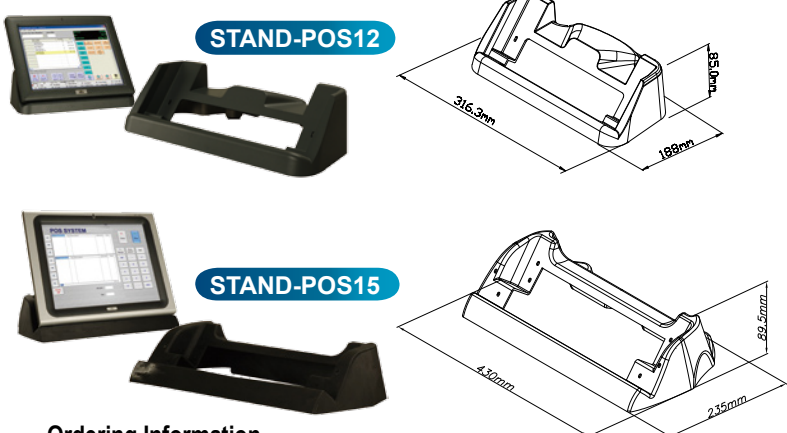

Light POS Stand

Light POS Stand	Model
	STAND-POS12
	STAND-POS15

Ordering Information

Part No.	Description
STAND-POS12	AFL-12A/B PPC stand, gray color, RoHS
STAND-POS15	AFL-15A/B PPC stand, black color, RoHS

1
Automation
Panel
Solutions

2
All-in-One
Touch POS

3
Digital
Signage

4
Video Wall
Controller

5
RISC-based
Solutions

6
PACsmate
Medical

7
Optional
Peripherals