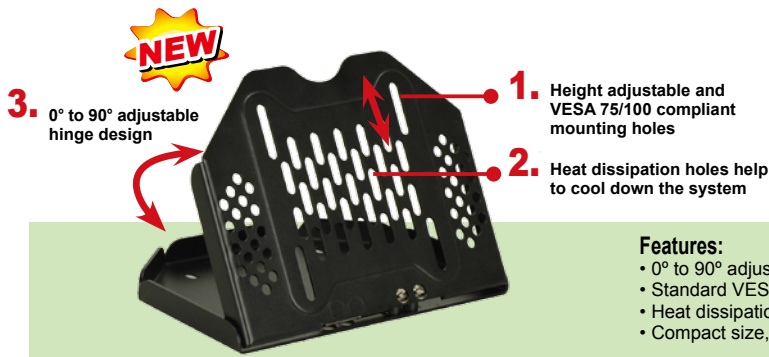

2. V-STAND

VESA Multi-Mounting Stand

IEI patented multi-mounting V-Stand allows wall, ceiling, desk, rear and side mounting to meet diverse applications. Its 0° to 90° adjustable hinge design provides optimal viewing in various environment, such as kitchen, room or shelf.

VESA	Model
75 x 75mm	VSTAND-A07
75 x 75mm / 100 x 100mm	VSTAND-A10
	VSTAND-A12

Features:

- 0° to 90° adjustable hinge design allows comfortable viewing
- Standard VESA 75/100 compliance
- Heat dissipation holes
- Compact size, easy to use and anywhere mounting

A. One fits all solution

The V-Stand is a compact and tilt adjustable mounting stand providing mobility and ergonomic comfort to fit common wall mounting and ceiling mounting situations.