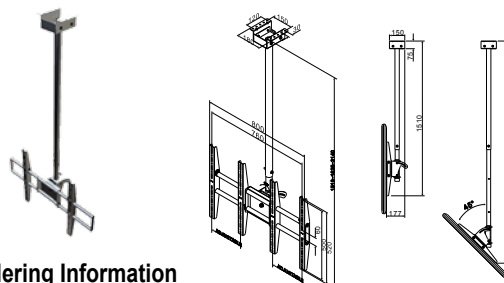

ARM-11-RS

ARM-31-RS

VESA 200 Wall ARM

VESA	Model
200x100mm	ARM-50-R10

Ordering Information

Part No.	Description
ARM-50-R10	LCD Monitor/PPC WALL ARM, VESA 75x75mm/100x100mm/200x100mm/200x200mm, Loading capacity up to 50Kg ,RoHS

VESA 400 Ceiling ARM

VESA	Model
400 x 200mm	CEILMT-135-R10

Ordering Information

Part No.	Description
CEILMT-135-R10	LCD Monitor/PPC Universal LCD TV ceiling mount, VESA 400x200mm/400x400mm, Loading capacity up to 135Kg ,RoHS