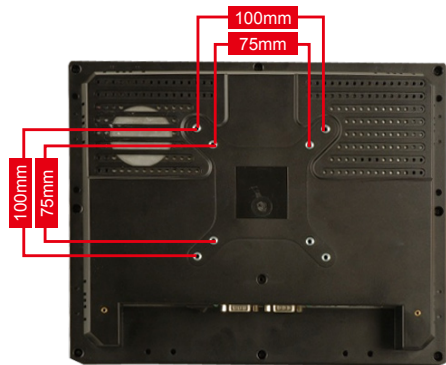

IEI Quick Mounting Technology

Compliant with VESA Mounting Standards
IEI panel solutions has four mounting holes compliant with the VESA (Video Electronics Standards Association) mounting standard (75mm x 75mm/100mm x 100mm) on the rear panel for stand mounting and other mounting methods.

1. Stand Mounting

VESA 75/100 Easy Stand

STAND-A08

STAND-B08

STAND-A19

STAND-A12

Ordering Information

Part Number	Description
STAND-A08	5.6"~8.4" VESA 75x75mm PPC/monitor stand, support up to 5KG, Silver color, RoHS
STAND-B08	5.6"~8.4" VESA 75x75mm PPC/monitor stand, support up to 5KG, Silver color, RoHS
STAND-C12	5.7" ~ 12.1" VESA 100x100mm, 75x75mm PPC/Monitor Stand, support up to 7.5kg, Black color, RoHS
STAND-A12	10"~12.1" VESA 100x100mm PPC/monitor stand, support up to 5KG, Silver color, RoHS
STAND-A19	12.1"~19" VESA 100x100mm PPC/monitor stand, support up to 7.5KG, Silver color, RoHS
STAND-C19	15" ~ 19" VESA 100x100mm, 75x75mm PPC/Monitor Stand, support up to 15kg, Black color, RoHS

VESA 75/100 Universal Stand

Ordering Information

Part No.	Description
STAND-100-RS	<ul style="list-style-type: none"> Material: Heavy-duty steel Adjustable display angle 3kg to 8kg loading capacity Color: White (Pantone 413C)

VESA 200 Wall Mounting

VESA	Model
400 x 200mm 200 x 100mm	WK-80-R10

Ordering Information

Part No.	Description
WK-80	LCD Monitor/PPC Universal LCD TV fixed wall mount, VESA compliant, Loading capacity up to 80Kg ,RoHS