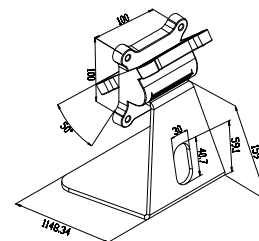

1. Stand Mounting

VESA 75/100 Easy Stand

STAND-A08

STAND-B08

STAND-A19

STAND-A12

Ordering Information

Part Number	Description
STAND-A08	5.6"~8.4" VESA 75x75mm PPC/monitor stand, support up to 5KG, Silver color, RoHS
STAND-B08	5.6"~8.4" VESA 75x75mm PPC/monitor stand, support up to 5KG, Silver color, RoHS
STAND-C12	5.7" ~ 12.1" VESA 100x100mm, 75x75mm PPC/Monitor Stand, support up to 7.5kg, Black color, RoHS
STAND-A12	10"~12.1" VESA 100x100mm PPC/monitor stand, support up to 5KG, Silver color, RoHS
STAND-A19	12.1"~19" VESA 100x100mm PPC/monitor stand, support up to 7.5KG, Silver color, RoHS
STAND-C19	15" ~ 19" VESA 100x100mm, 75x75mm PPC/Monitor Stand, support up to 15kg, Black color, RoHS

VESA 75/100 Universal Stand

Ordering Information

Part No.	Description
STAND-100-RS	<ul style="list-style-type: none"> Material: Heavy-duty steel Adjustable display angle 3kg to 8kg loading capacity Color: White (Pantone 413C)

Ordering Information

Part No.	Description
STAND-210-R11	<ul style="list-style-type: none"> Support VESA 75/100 standard Weight capacity from 7kg~14kg

STAND-210

STAND-B19

Ordering Information

Part No.	Description
STAND-B19-RS	15"~19" VESA 75x75mm/100x100mm PPC/monitor Stand, support from 2.7KG to 7.3KG, Black, RoHS

VESA 100/200 Lift Stand

STAND-A26

VESA 100/200 Lift Stand	Model
200x100mm	STAND-A26-R10

Ordering Information

Part No.	Description
STAND-A26-R10	19"~26" VESA 75x75mm/100x100mm/200x100mm/200x200mm PPC/monitor Stand, support from 7.3KG to 16.3KG, Black and gray color, RoHS