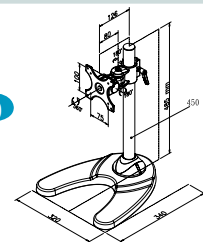

Ordering Information

Part No.	Description
STAND-210-R11	<ul style="list-style-type: none"> Support VESA 75/100 standard Weight capacity from 7kg~14kg

STAND-210

STAND-B19

Ordering Information

Part No.	Description
STAND-B19-RS	15"~19" VESA 75x75mm/100x100mm PPC/monitor Stand, support from 2.7KG to 7.3KG, Black, RoHS