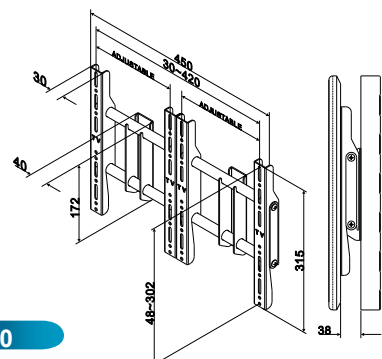

3. ARM

VESA 75/100 Desk ARM

VESA	Model
75x75mm/100x100mm	ARM-11-RS ARM-31-RS

Ordering Information

Part No.	Description
ARM-11-RS	LCD monitor / PPC ARM, VESA 75/100, 3kg~6kg; RoHS
ARM-31-RS	LCD monitor / PPC ARM, VESA 75/100, 7kg~14kg; RoHS

VESA 200 Wall ARM

VESA	Model
200x100mm	ARM-50-R10

Ordering Information

Part No.	Description
ARM-50-R10	LCD Monitor/PPC WALL ARM, VESA 75x75mm/100x100mm/200x100mm/200x200mm, Loading capacity up to 50Kg ,RoHS

VESA 400 Ceiling ARM

VESA	Model
400 x 200mm	CEILMT-135-R10

Ordering Information

Part No.	Description
CEILMT-135-R10	LCD Monitor/PPC Universal LCD TV ceiling mount, VESA 400x200mm/400x400mm, Loading capacity up to 135Kg ,RoHS

4. Wall Mounting

VESA 75/100 Wall Mounting

VESA	Model
75x75mm 100x100mm	AFLWK-12 AFLWK-19 AFLWK-19B

Secure the panel by fastening the retention screw of the bracket.

Ordering Information

Part No.	Description
AFLWK-12	5.6"~12" VESA 75x75mm PPC/monitor wall mount kit with retention screw, Silver color,RoHS
AFLWK-19	15"~19" VESA 100x100mm PPC/monitor wall mount kit, Silver color ,RoHS
AFLWK-19B	15"~19" VESA 100x100mm PPC/monitor wall mount kit with retention screw, Silver color, RoHS

VESA 200 Wall Mounting

VESA	Model
400 x 200mm 200 x 100mm	WK-80-R10

Ordering Information

Part No.	Description
WK-80	LCD Monitor/PPC Universal LCD TV fixed wall mount, VESA compliant, Loading capacity up to 80Kg ,RoHS

WK-80

1
Automation
Panel
Solutions

2
All-in-One
Touch POS

3
Digital
Signage

4
Video Wall
Controller

5
RISC-based
Solutions

6
PACSmate
Medical

7
Optional
Peripherals