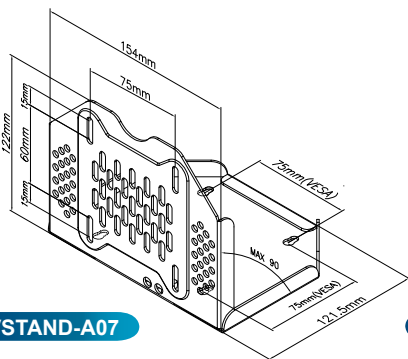

1: Tighten the screws in the rear of the AFOLUX PPC VESA mounting holes

2: Select the position to mount stand kit

3: Plug in the system to operate

Compact size provides mobility

VSTAND-A07

VSTAND-A10

VSTAND-A12