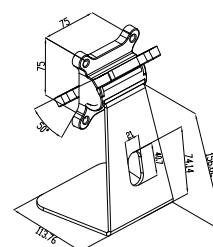

1. Stand Mounting

VESA 75/100 Easy Stand

STAND-A08

STAND-B08

STAND-A19

STAND-A12

Ordering Information

Part Number	Description
STAND-A08	5.6"~8.4" VESA 75x75mm PPC/monitor stand, support up to 5KG, Silver color, RoHS
STAND-B08	5.6"~8.4" VESA 75x75mm PPC/monitor stand, support up to 5KG, Silver color, RoHS
STAND-C12	5.7" ~ 12.1" VESA 100x100mm, 75x75mm PPC/Monitor Stand, support up to 7.5kg, Black color, RoHS
STAND-A12	10"~12.1" VESA 100x100mm PPC/monitor stand, support up to 5KG, Silver color, RoHS
STAND-A19	12.1"~19" VESA 100x100mm PPC/monitor stand, support up to 7.5KG, Silver color, RoHS
STAND-C19	15" ~ 19" VESA 100x100mm, 75x75mm PPC/Monitor Stand, support up to 15kg, Black color, RoHS

VESA 75/100 Universal Stand

Ordering Information

Part No.	Description
STAND-100-RS	<ul style="list-style-type: none"> Material: Heavy-duty steel Adjustable display angle 3kg to 8kg loading capacity Color: White (Pantone 413C)

Ordering Information

Part No.	Description
STAND-210-R11	<ul style="list-style-type: none"> Support VESA 75/100 standard Weight capacity from 7kg~14kg

STAND-210

STAND-B19

Ordering Information

Part No.	Description
STAND-B19-RS	15"~19" VESA 75x75mm/100x100mm PPC/monitor Stand, support from 2.7KG to 7.3KG, Black, RoHS