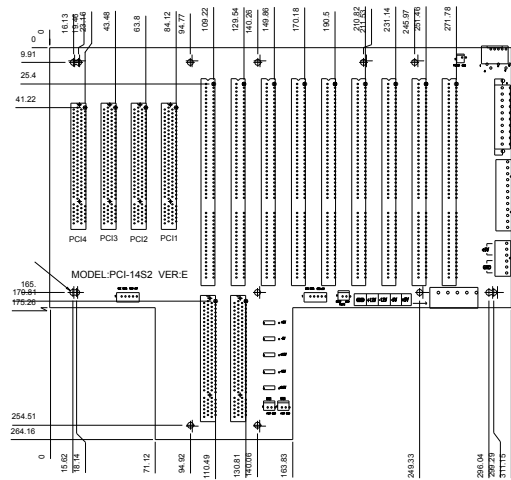

PCI-14S2-RS-R31

Ordering Information

PCI-14S2-RS-R30	14 Slot Backplane with 4 PCI and 8 ISA Bus
RACK-305G-R20	4U Rack-mount Industrial Chassis
RACK-360G-R20	4U Rack-mount Industrial Chassis
RACK-814G-R20	4U Rack-mount Industrial Chassis
RACK-3000G-R20	4U Rack-mount Industrial Chassis

PCI-14S3-RS-R30

Ordering Information

PCI-14S3-RS-R30	14 Slot Backplane with 4 PCI and 8 ISA Bus
RACK-305G-R20	4U Rack-mount Industrial Chassis
RACK-360G-R20	4U Rack-mount Industrial Chassis
RACK-814G-R20	4U Rack-mount Industrial Chassis
RACK-3000G-R20	4U Rack-mount Industrial Chassis

PX-14S2-RS-R30

Ordering Information

PX-14S2-RS-R30	14 Slot Backplane with 7 PCI and 6 ISA Bus
RACK-814G-R20	4U Rack-mount Industrial Chassis
RACK-3000G-R20	4U Rack-mount Industrial Chassis

1
Single Board Computer