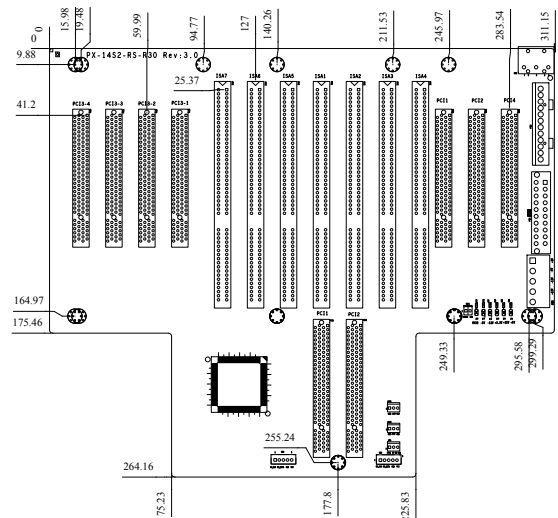

PCI-14S3-RS-R30

Ordering Information

PCI-14S3-RS-R30	14 Slot Backplane with 4 PCI and 8 ISA Bus
RACK-305G-R20	4U Rack-mount Industrial Chassis
RACK-360G-R20	4U Rack-mount Industrial Chassis
RACK-814G-R20	4U Rack-mount Industrial Chassis
RACK-3000G-R20	4U Rack-mount Industrial Chassis

PX-14S2-RS-R30

Ordering Information

PX-14S2-RS-R30	14 Slot Backplane with 7 PCI and 6 ISA Bus
RACK-814G-R20	4U Rack-mount Industrial Chassis
RACK-3000G-R20	4U Rack-mount Industrial Chassis

1
Single Board Computer