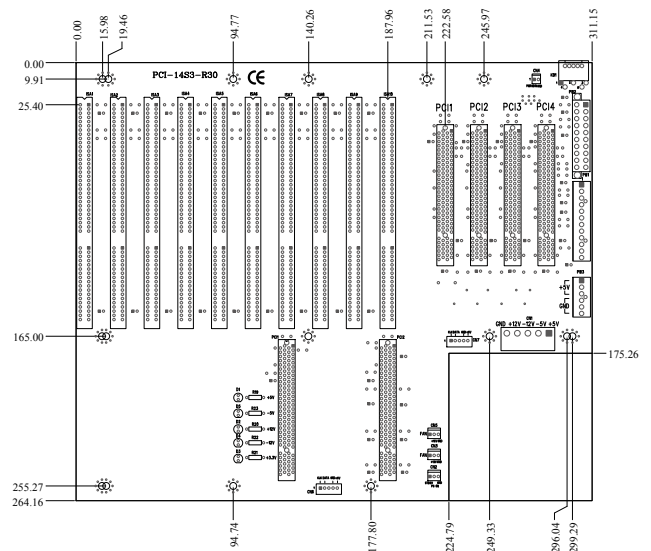

PCI-14S2-RS-R31

Ordering Information

PCI-14S2-RS-R30	14 Slot Backplane with 4 PCI and 8 ISA Bus
RACK-305G-R20	4U Rack-mount Industrial Chassis
RACK-360G-R20	4U Rack-mount Industrial Chassis
RACK-814G-R20	4U Rack-mount Industrial Chassis
RACK-3000G-R20	4U Rack-mount Industrial Chassis

PCI-14S3-RS-R30

Ordering Information

PCI-14S3-RS-R30	14 Slot Backplane with 4 PCI and 8 ISA Bus
RACK-305G-R20	4U Rack-mount Industrial Chassis
RACK-360G-R20	4U Rack-mount Industrial Chassis
RACK-814G-R20	4U Rack-mount Industrial Chassis
RACK-3000G-R20	4U Rack-mount Industrial Chassis

PX-14S2-RS-R30

Ordering Information

PX-14S2-RS-R30	14 Slot Backplane with 7 PCI and 6 ISA Bus
RACK-814G-R20	4U Rack-mount Industrial Chassis
RACK-3000G-R20	4U Rack-mount Industrial Chassis

1
Single Board Computer