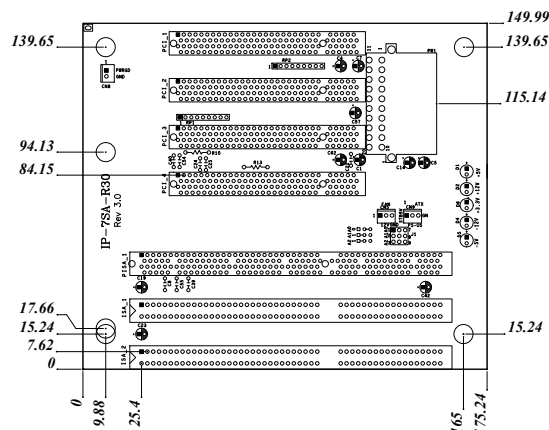

IP-7S-RS-R30

Ordering Information

IP-7S-RS-R30	7 Slot Backplane with 4 PCI and 2 ISA Bus
PAC-700G	7 Slot Half Size Industrial Chassis
PAC-1700G	7 Slot Full Size Industrial Chassis

IP-7SA-RS-R30

Ordering Information

IP-7SA-RS-R30	7 Slot Backplane with 4 PCI and 2 ISA Bus
PAC-700G	7 Slot Half Size Industrial Chassis
PAC-1700G	7 Slot Full Size Industrial Chassis

- 1 Single Board Computer
- 2 VIDEO CARD
- 3 Xscale Solutions
- 4 Open HMI
- 5 VITO Universal Controller
- 6 DINO BLADE
- 7 LCD Product Series
- 8 Embedded System
- 9 Industrial Computer Chassis
- 10 Power Supply
- 11 Peripherals