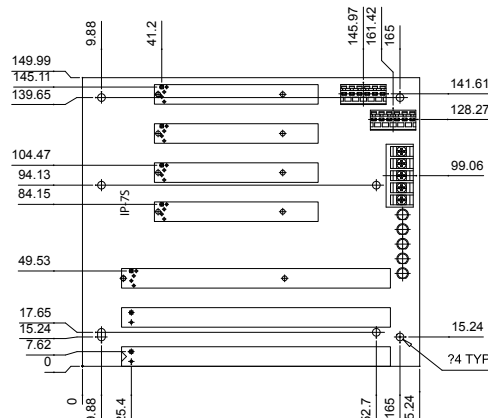

IP-6S-RS-R30

Ordering Information

IP-6S-RS-R30	6 Slot Backplane with 3 PCI and 2 ISA Bus
PAC-52G	6 Slot Half Size Industrial Chassis
PAC-107G-R20	6 Slot Full Size Industrial Chassis
PAC-1000G	6 Slot Full Size Industrial Chassis

IP-6SA-RS-R30

Ordering Information

IP-6SA-RS-R30	6 Slot Backplane with 3 PCI and 2 ISA Bus
PAC-52G	6 Slot Half Size Industrial Chassis
PAC-106G-R20	6 Slot Half Size Industrial Chassis
PAC-107G-R20	6 Slot Full Size Industrial Chassis
PAC-1000G	6 Slot Full Size Industrial Chassis

IP-7S-RS-R30

Ordering Information

IP-7S-RS-R30	7 Slot Backplane with 4 PCI and 2 ISA Bus
PAC-700G	7 Slot Half Size Industrial Chassis
PAC-1700G	7 Slot Full Size Industrial Chassis

IP-7SA-RS-R30

Ordering Information

IP-7SA-RS-R30	7 Slot Backplane with 4 PCI and 2 ISA Bus
PAC-700G	7 Slot Half Size Industrial Chassis
PAC-1700G	7 Slot Full Size Industrial Chassis

- 1 Single Board Computer
- 2 VIDEO CARD
- 3 Xscale Solutions
- 4 Open HMI
- 5 VITO Universal Controller
- 6 DINO BLADE
- 7 LCD Product Series
- 8 Embedded System
- 9 Industrial Computer Chassis
- 10 Power Supply
- 11 Peripherals