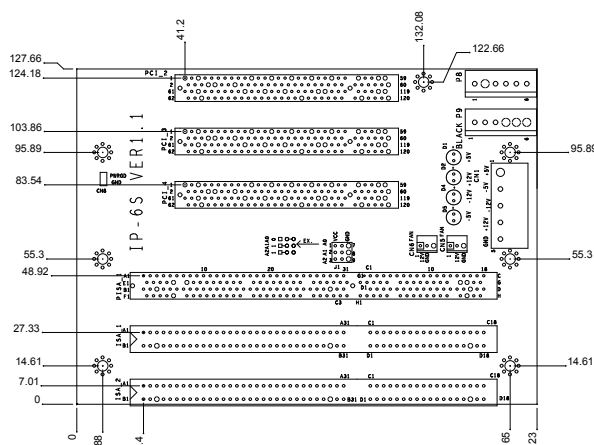

IP-6S-RS-R30

Ordering Information

IP-6S-RS-R30	6 Slot Backplane with 3 PCI and 2 ISA Bus
PAC-52G	6 Slot Half Size Industrial Chassis
PAC-107G-R20	6 Slot Full Size Industrial Chassis
PAC-1000G	6 Slot Full Size Industrial Chassis

IP-6SA-RS-R30

Ordering Information

IP-6SA-RS-R30	6 Slot Backplane with 3 PCI and 2 ISA Bus
PAC-52G	6 Slot Half Size Industrial Chassis
PAC-106G-R20	6 Slot Half Size Industrial Chassis
PAC-107G-R20	6 Slot Full Size Industrial Chassis
PAC-1000G	6 Slot Full Size Industrial Chassis

IP-7S-RS-R30

Ordering Information

IP-7S-RS-R30	7 Slot Backplane with 4 PCI and 2 ISA Bus
PAC-700G	7 Slot Half Size Industrial Chassis
PAC-1700G	7 Slot Full Size Industrial Chassis

IP-7SA-RS-R30

Ordering Information

IP-7SA-RS-R30	7 Slot Backplane with 4 PCI and 2 ISA Bus
PAC-700G	7 Slot Half Size Industrial Chassis
PAC-1700G	7 Slot Full Size Industrial Chassis

- 1 Single Board Computer
- 2 VIDEO CARD
- 3 Xscale Solutions
- 4 Open HMI
- 5 VITO Universal Controller
- 6 DINO BLADE
- 7 LCD Product Series
- 8 Embedded System
- 9 Industrial Computer Chassis
- 10 Power Supply
- 11 Peripherals