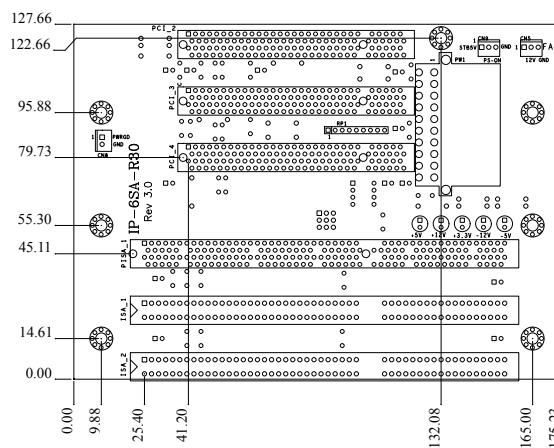

IP-6S-RS-R30

Ordering Information

IP-6S-RS-R30	6 Slot Backplane with 3 PCI and 2 ISA Bus
PAC-52G	6 Slot Half Size Industrial Chassis
PAC-107G-R20	6 Slot Full Size Industrial Chassis
PAC-1000G	6 Slot Full Size Industrial Chassis

IP-6SA-RS-R30

Ordering Information

IP-6SA-RS-R30	6 Slot Backplane with 3 PCI and 2 ISA Bus
PAC-52G	6 Slot Half Size Industrial Chassis
PAC-106G-R20	6 Slot Half Size Industrial Chassis
PAC-107G-R20	6 Slot Full Size Industrial Chassis
PAC-1000G	6 Slot Full Size Industrial Chassis

IP-7S-RS-R30

Ordering Information

IP-7S-RS-R30	7 Slot Backplane with 4 PCI and 2 ISA Bus
PAC-700G	7 Slot Half Size Industrial Chassis
PAC-1700G	7 Slot Full Size Industrial Chassis

IP-7SA-RS-R30

Ordering Information

IP-7SA-RS-R30	7 Slot Backplane with 4 PCI and 2 ISA Bus
PAC-700G	7 Slot Half Size Industrial Chassis
PAC-1700G	7 Slot Full Size Industrial Chassis

- 1 Single Board Computer
- 2 VIDEO CARD
- 3 Xscale Solutions
- 4 Open HMI
- 5 VITO Universal Controller
- 6 DINO BLADE
- 7 LCD Product Series
- 8 Embedded System
- 9 Industrial Computer Chassis
- 10 Power Supply
- 11 Peripherals