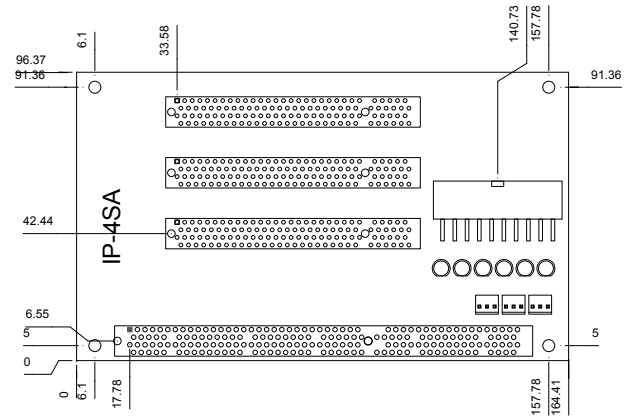

IP-4SA-RS-R30

Ordering Information

IP-4SA-RS-R30	4 Slot Backplane with 3 PCI Bus
PAC-400G	4 Slot Half Size Industrial Chassis
PAC-42GH	4 Slot Half Size Industrial Chassis

IP-5S2-RS-R30

Ordering Information

IP-5S2-RS-R30	5 Slot Backplane with 4 PCI Bus
PR-1500G	5 Slot Half Size Industrial Chassis
PAC-52G	5 Slot Half Size Industrial Chassis

IP-5SA-RS-R30

Ordering Information

IP-5SA-RS-R30	5 Slot Backplane with 3 PCI and 1 ISA Bus
PR-1500G	5 Slot Half Size Industrial Chassis

IP-5SA2-RS-R30

Ordering Information

IP-5SA2-RS-R30	5 Slot Backplane with 4 PCI and 1 ISA Bus
PR-1500GW	5 Slot Half Size Industrial Chassis

1
Single
Board
Computer

2
VIDEO
CARD

3
Xscale
Solutions

4
Open
HMI

5
VITO
Universal
Controller