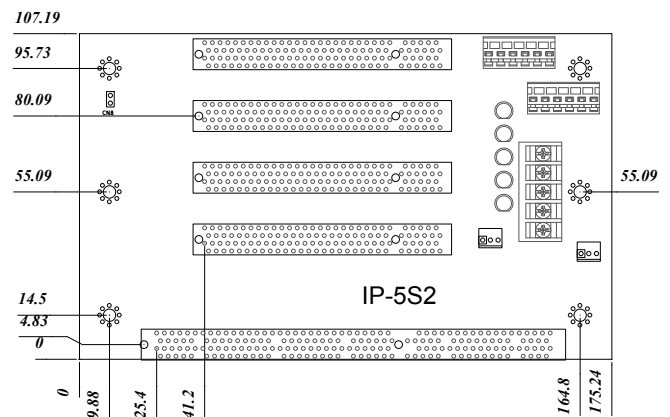

IP-4SA-RS-R30

Ordering Information

IP-4SA-RS-R30	4 Slot Backplane with 3 PCI Bus
PAC-400G	4 Slot Half Size Industrial Chassis
PAC-42GH	4 Slot Half Size Industrial Chassis

IP-5S2-RS-R30

Ordering Information

IP-5S2-RS-R30	5 Slot Backplane with 4 PCI Bus
PR-1500G	5 Slot Half Size Industrial Chassis
PAC-52G	5 Slot Half Size Industrial Chassis

IP-5SA-RS-R30

Ordering Information

IP-5SA-RS-R30	5 Slot Backplane with 3 PCI and 1 ISA Bus
PR-1500G	5 Slot Half Size Industrial Chassis

IP-5SA2-RS-R30

Ordering Information

IP-5SA2-RS-R30	5 Slot Backplane with 4 PCI and 1 ISA Bus
PR-1500GW	5 Slot Half Size Industrial Chassis

1
Single
Board
Computer

2
VIDEO
CARD

3
Xscale
Solutions

4
Open
HMI

5
VITO
Universal
Controller