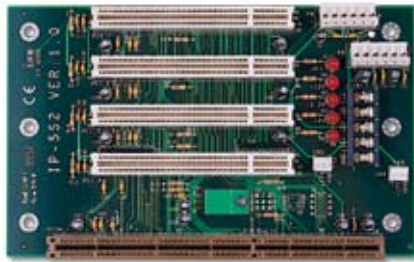

IP-4SA-RS-R30

Ordering Information

IP-4SA-RS-R30	4 Slot Backplane with 3 PCI Bus
PAC-400G	4 Slot Half Size Industrial Chassis
PAC-42GH	4 Slot Half Size Industrial Chassis

IP-5S2-RS-R30

Ordering Information

IP-5S2-RS-R30	5 Slot Backplane with 4 PCI Bus
PR-1500G	5 Slot Half Size Industrial Chassis
PAC-52G	5 Slot Half Size Industrial Chassis

IP-5SA-RS-R30

Ordering Information

IP-5SA-RS-R30	5 Slot Backplane with 3 PCI and 1 ISA Bus
PR-1500G	5 Slot Half Size Industrial Chassis

IP-5SA2-RS-R30

Ordering Information

IP-5SA2-RS-R30	5 Slot Backplane with 4 PCI and 1 ISA Bus
PR-1500GW	5 Slot Half Size Industrial Chassis

1
Single
Board
Computer

2
VIDEO
CARD

3
Xscale
Solutions

4
Open
HMI

5
VITO
Universal
Controller