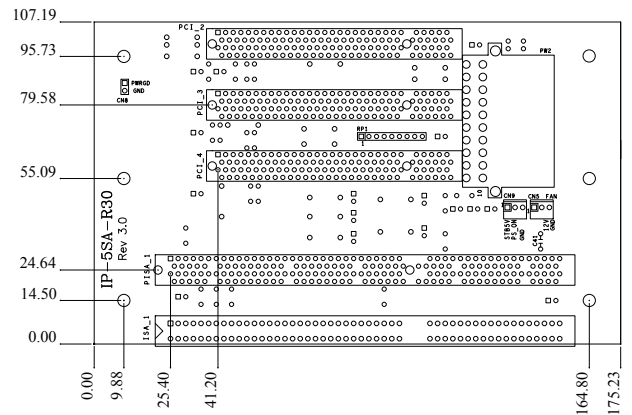

IP-4SA-RS-R30

Ordering Information

IP-4SA-RS-R30	4 Slot Backplane with 3 PCI Bus
PAC-400G	4 Slot Half Size Industrial Chassis
PAC-42GH	4 Slot Half Size Industrial Chassis

IP-5S2-RS-R30

Ordering Information

IP-5S2-RS-R30	5 Slot Backplane with 4 PCI Bus
PR-1500G	5 Slot Half Size Industrial Chassis
PAC-52G	5 Slot Half Size Industrial Chassis

IP-5SA-RS-R30

Ordering Information

IP-5SA-RS-R30	5 Slot Backplane with 3 PCI and 1 ISA Bus
PR-1500G	5 Slot Half Size Industrial Chassis

IP-5SA2-RS-R30

Ordering Information

IP-5SA2-RS-R30	5 Slot Backplane with 4 PCI and 1 ISA Bus
PR-1500GW	5 Slot Half Size Industrial Chassis

1
Single
Board
Computer

2
VIDEO
CARD

3
Xscale
Solutions

4
Open
HMI

5
VITO
Universal
Controller