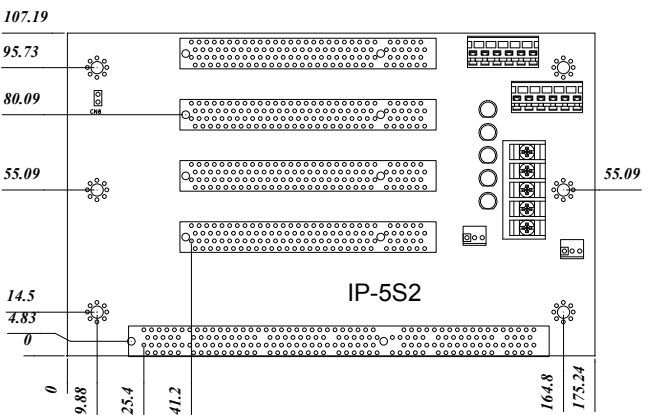

IP-4SA-RS-R30

Ordering Information

IP-4SA-RS-R30	4 Slot Backplane with 3 PCI Bus
PAC-400G	4 Slot Half Size Industrial Chassis
PAC-42GH	4 Slot Half Size Industrial Chassis

IP-5S2-RS-R30

Ordering Information

IP-5S2-RS-R30	5 Slot Backplane with 4 PCI Bus
PR-1500G	5 Slot Half Size Industrial Chassis
PAC-52G	5 Slot Half Size Industrial Chassis

IP-5SA-RS-R30

Ordering Information

IP-5SA-RS-R30	5 Slot Backplane with 3 PCI and 1 ISA Bus
PR-1500G	5 Slot Half Size Industrial Chassis

IP-5SA2-RS-R30

Ordering Information

IP-5SA2-RS-R30	5 Slot Backplane with 4 PCI and 1 ISA Bus
PR-1500GW	5 Slot Half Size Industrial Chassis

1
Single
Board
Computer

2
VIDEO
CARD

3
Xscale
Solutions

4
Open
HMI

5
VITO
Universal
Controller