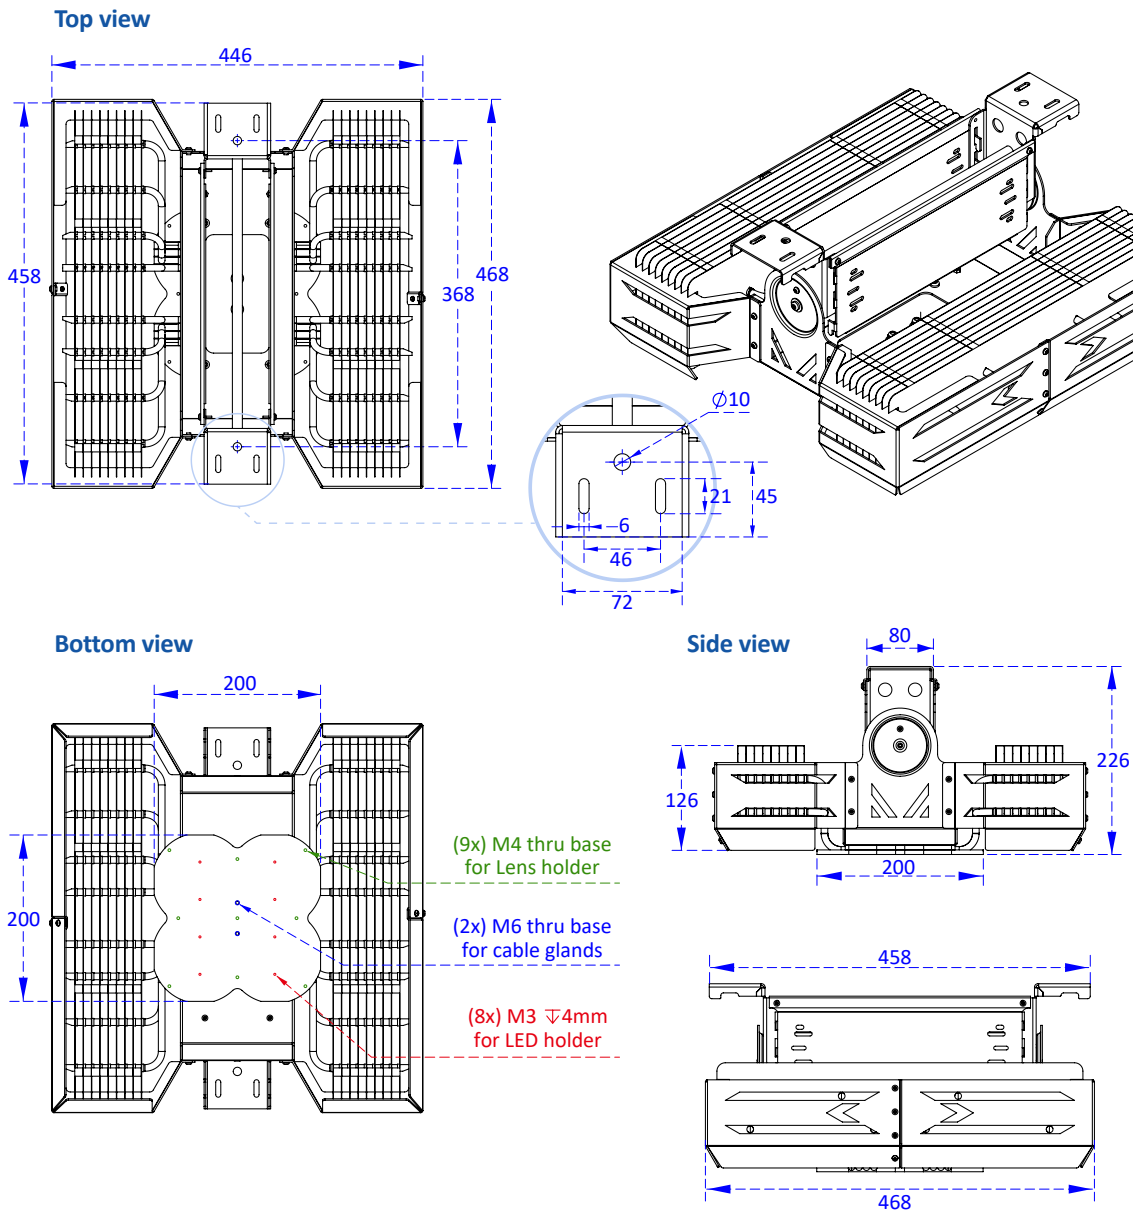

W468 - L446 - H226 (mm)
 Rth 0.1 °C/W - Power Pd 406W

[MORE PRODUCT DETAILS](#)

CoolFin® Giga - High Power heat pipe LED Cooler with stack fins

Drawings & Dimensions

CoolFin® Giga

W468 - L446 - H226 (mm)
Rth 0.1 °C/W - Power Pd 406W

MORE PRODUCT DETAILS

CoolFin® Giga - High Power heat pipe LED Cooler with stack fins

Drawings & Dimensions

CoolFin® Giga Tilt