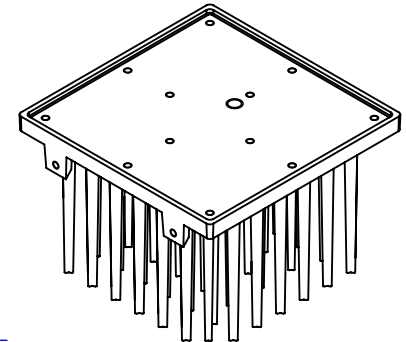

W96 - L96 - H61.5 (mm)  
 Rth 1.45 °C/W - Power Pd 34W

[MORE PRODUCT DETAILS](#)

## CoolBlock® SQ-01 2x2MX Square Pin Fin LED Cooler

### Drawings & Dimensions