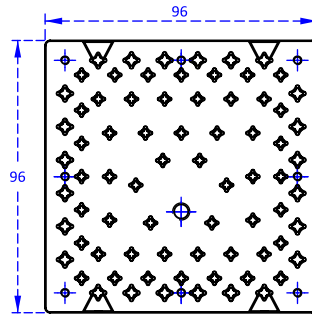

W96 - L96 - H61.5 (mm)  
 Rth 1.45 °C/W - Power Pd 34W

[MORE PRODUCT DETAILS](#)

## CoolBlock® SQ-01 2x2MX Square Pin Fin LED Cooler

### Drawings & Dimensions