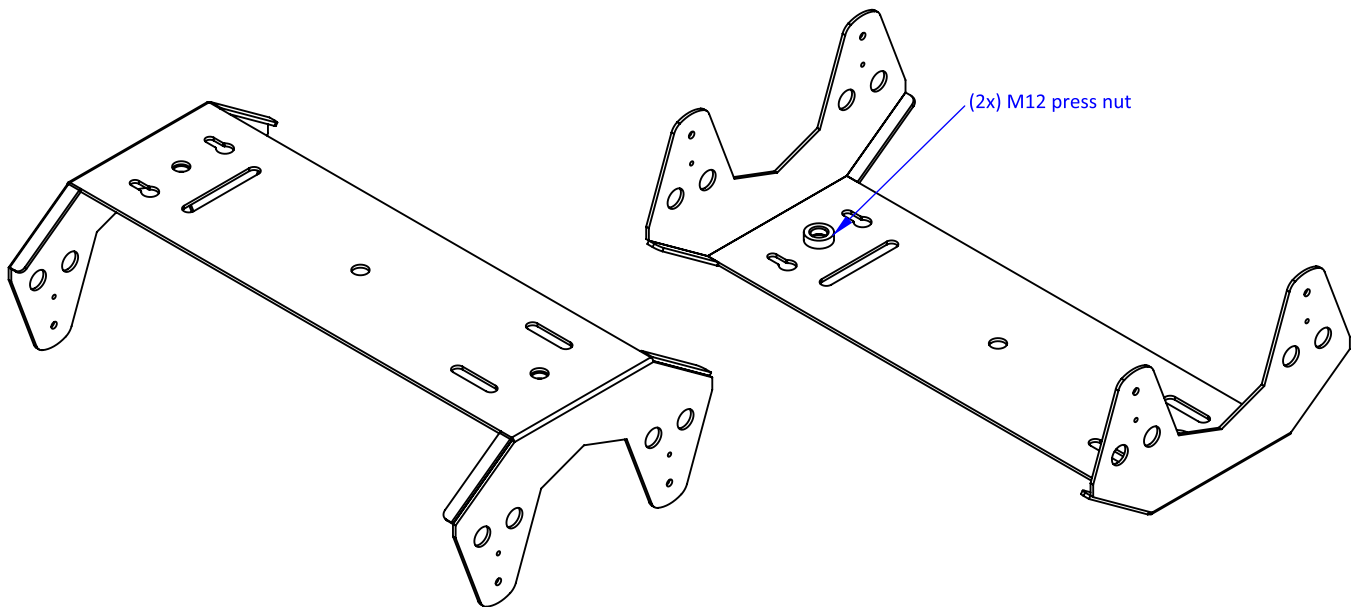

MORE PRODUCT DETAILS

CoolBeam® SQ mounting kits for 2x2MX LED Coolers

Drawings & Dimensions

CoolBeam® SQ3-01

MORE PRODUCT DETAILS

CoolBeam® SQ mounting kits for 2x2MX LED Coolers

Drawings & Dimensions

CoolBeam® SQ4-01

MORE PRODUCT DETAILS

CoolBeam® SQ mounting kits for 2x2MX LED Coolers

Drawings & Dimensions

CoolBeam® SQ Dual mount bracket

MORE PRODUCT DETAILS

CoolBeam® SQ mounting kits for 2x2MX LED Coolers

Drawings & Dimensions

CoolBeam® SQ Triple mount bracket