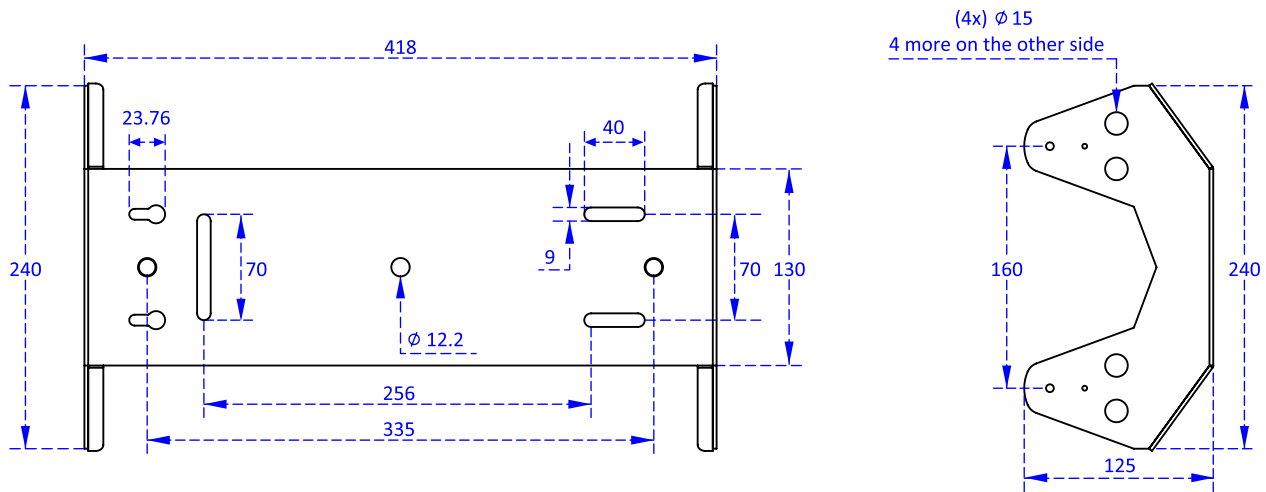

MORE PRODUCT DETAILS

CoolBeam® SQ mounting kits for 2x2MX LED Coolers

Drawings & Dimensions

CoolBeam® SQ3-01

MORE PRODUCT DETAILS

CoolBeam® SQ mounting kits for 2x2MX LED Coolers

Drawings & Dimensions

CoolBeam® SQ4-01

MORE PRODUCT DETAILS

CoolBeam® SQ mounting kits for 2x2MX LED Coolers

Drawings & Dimensions

CoolBeam® SQ Dual mount bracket

MORE PRODUCT DETAILS

CoolBeam® SQ mounting kits for 2x2MX LED Coolers

Drawings & Dimensions