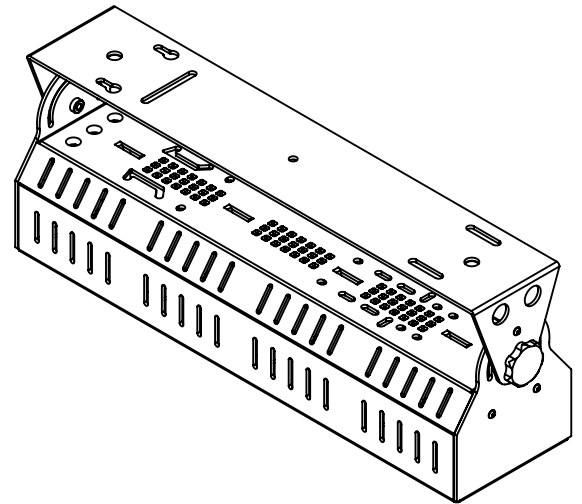

MORE PRODUCT DETAILS

CoolBeam® SQ mounting kits for 2x2MX LED Coolers

Drawings & Dimensions

CoolBeam® SQ3-01

MORE PRODUCT DETAILS

CoolBeam® SQ mounting kits for 2x2MX LED Coolers

Drawings & Dimensions

CoolBeam® SQ4-01

MORE PRODUCT DETAILS

CoolBeam® SQ mounting kits for 2x2MX LED Coolers

Drawings & Dimensions

CoolBeam® SQ Dual mount bracket

MORE PRODUCT DETAILS

CoolBeam® SQ mounting kits for 2x2MX LED Coolers

Drawings & Dimensions

CoolBeam® SQ Triple mount bracket