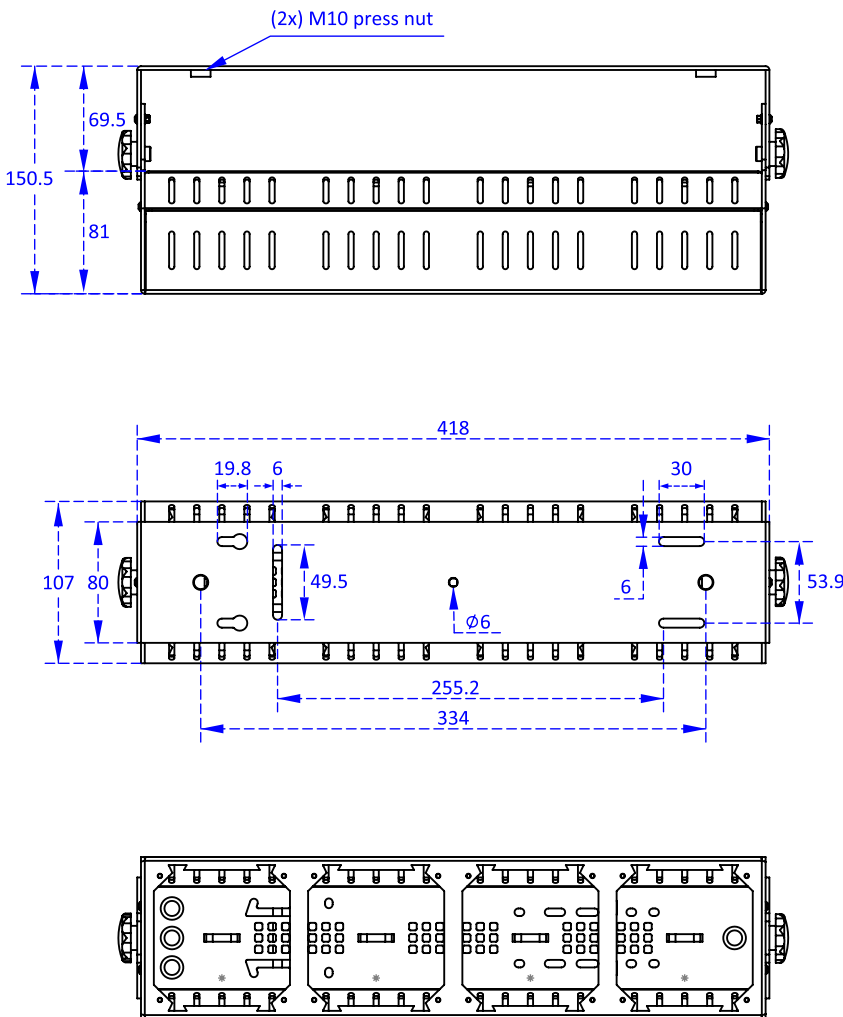

MORE PRODUCT DETAILS

CoolBeam® SQ mounting kits for 2x2MX LED Coolers

Drawings & Dimensions

CoolBeam® SQ3-01

MORE PRODUCT DETAILS

CoolBeam® SQ mounting kits for 2x2MX LED Coolers

Drawings & Dimensions

CoolBeam® SQ4-01

MORE PRODUCT DETAILS

CoolBeam® SQ mounting kits for 2x2MX LED Coolers

Drawings & Dimensions

CoolBeam® SQ Dual mount bracket

MORE PRODUCT DETAILS

CoolBeam® SQ mounting kits for 2x2MX LED Coolers

Drawings & Dimensions