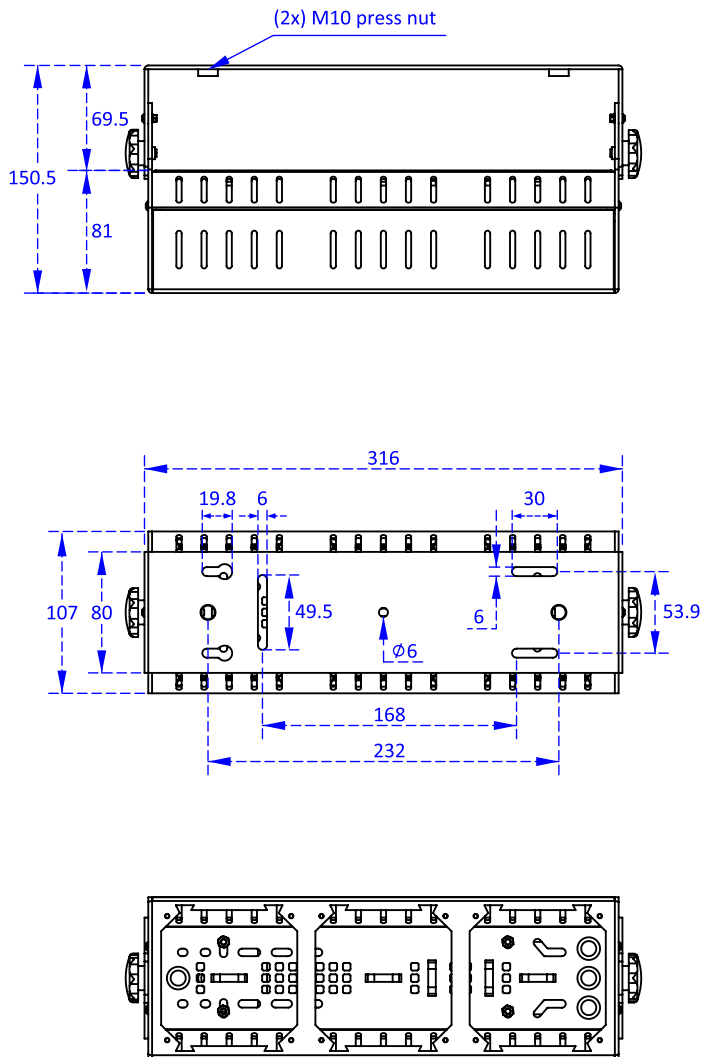

MORE PRODUCT DETAILS

CoolBeam® SQ mounting kits for 2x2MX LED Coolers

Drawings & Dimensions

CoolBeam® SQ3-01

MORE PRODUCT DETAILS

CoolBeam® SQ mounting kits for 2x2MX LED Coolers

Drawings & Dimensions

CoolBeam® SQ4-01

MORE PRODUCT DETAILS

CoolBeam® SQ mounting kits for 2x2MX LED Coolers

Drawings & Dimensions

CoolBeam® SQ Dual mount bracket

MORE PRODUCT DETAILS

CoolBeam® SQ mounting kits for 2x2MX LED Coolers

Drawings & Dimensions