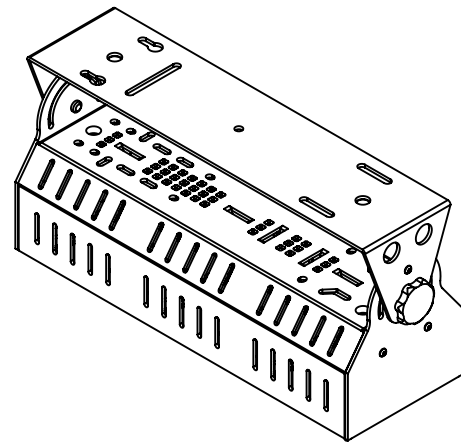

MORE PRODUCT DETAILS

CoolBeam® SQ mounting kits for 2x2MX LED Coolers

Drawings & Dimensions

CoolBeam® SQ3-01

MORE PRODUCT DETAILS

CoolBeam® SQ mounting kits for 2x2MX LED Coolers

Drawings & Dimensions

CoolBeam® SQ4-01

MORE PRODUCT DETAILS

CoolBeam® SQ mounting kits for 2x2MX LED Coolers

Drawings & Dimensions

CoolBeam® SQ Dual mount bracket

MORE PRODUCT DETAILS

CoolBeam® SQ mounting kits for 2x2MX LED Coolers

Drawings & Dimensions

CoolBeam® SQ Triple mount bracket