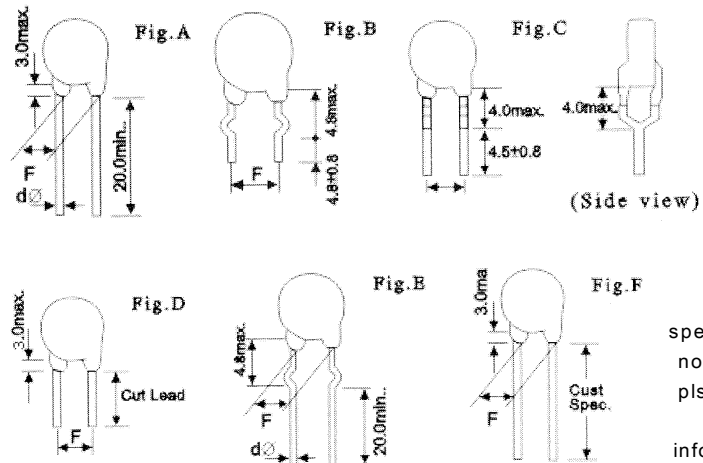

**\*Lead Style**

Code	Configuration
A	Straight Long
B	Outside Crimped Short
C	Vertical Crimped
D	Straight Short
E	Outside Crimped Long
F	Cust. Spec.(Over 25mm)

For specification not shown, pls contact us for information.

**\*Package**

Measurement: Series / Q'ty	Min. / Plastic bag	Box (mm)	Carton (mm)	Short cut leads
		D x W x H 240 x 170 x 100	D x W x H 370 x 250 x 230	
05D	1000 pcs	5,000pcs/5 bags	20,000pcs/4 boxes	2 times long leads Q'ty
07D(180L~391K)	1000 pcs	5,000pcs/10 bags	20,000pcs/4 boxes	
07D(431K~681K)	1000 pcs	4,000pcs/8 bags	16,000pcs/4 boxes	
10D(180L~391K)	500 pcs	2000pcs/8 bags	8,000pcs/4 boxes	
10D(431K~112K)	500 pcs	1,500pcs/6 bags	6,000pcs/4 boxes	
14D(180L~471K)	500 pcs	1,500pcs/6 bags	6,000pcs/4 boxes	
14D(511K~182K)	500 pcs	1,250pcs/5 bags	5,000pcs/4 boxes	
20D(180L~391K)	250 pcs	1,000pcs/5 bags	4,000pcs/4 boxes	
20D(431K~182K)	250 pcs	800pcs/4 bags	3,200pcs/4 boxes	
25D(180L~621K)	200 pcs	200pcs/2 bags	800pcs/4 boxes	
25D(681K~162K)	200 pcs	100pcs/2 bags	400pcs/4 boxes	